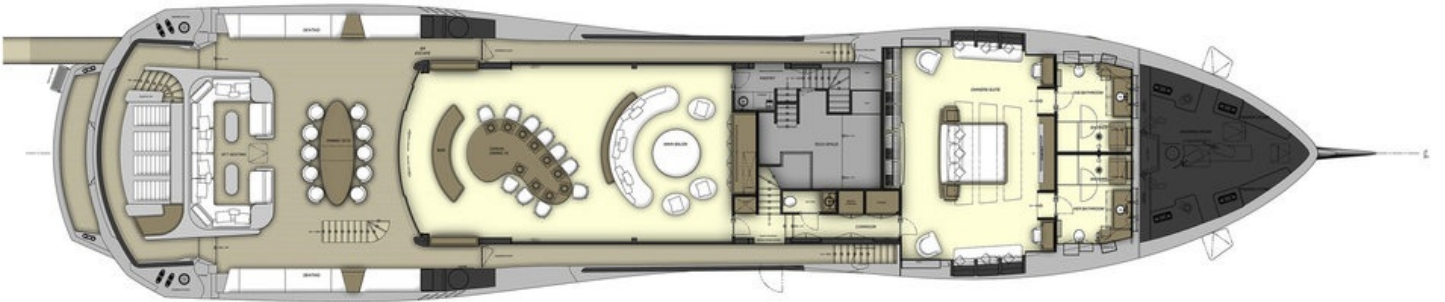

M/Y KHALILAH

Delivered in 2015 by the respected shipyard Palmer Johnson and brand new to the charter market, the 49m SuperSport Khalilah is not just eye catching in color. Her specification is as sophisticated as it is revolutionary. Decorated with a vibrant color palette, fabrics and unique artwork, Khalilah also features innovative windows which span floor to ceiling. At one inch thick, the latest technology allows the sunshine to pour in whilst the heat is refracted. Khalilah welcomes up to 11 guests in 5 resplendent cabins.

GUESTS/CABINS

11/5

NUMBER OF CREW

9

SHIPYARD

Palmer Johnson

YEAR BUILT

2015

WEEKLY CHARTER RATE

From 245,000€

OUTBOARD PROFILE

SUN DECK - 04

MAIN DECK - 02

LOWER DECK - 01

FIND US

45 rue Grimaldi