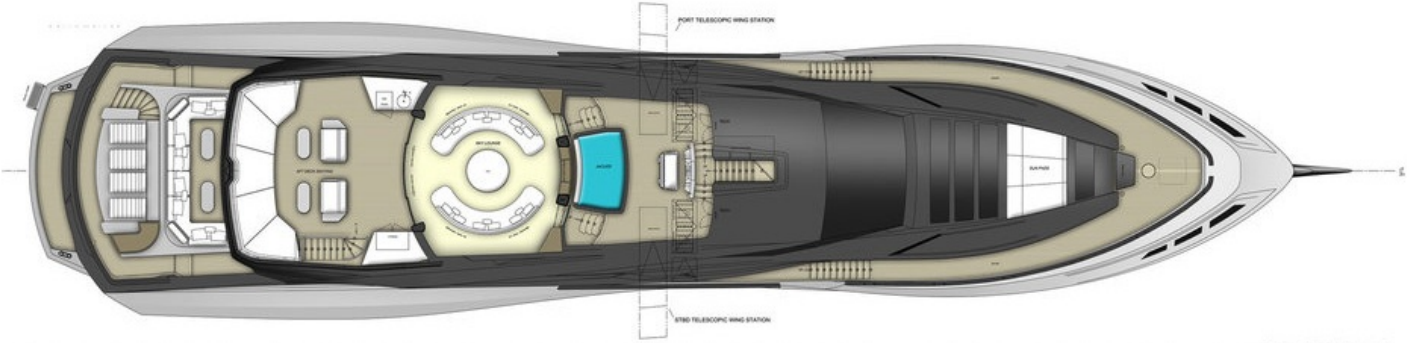

SUN DECK - 04